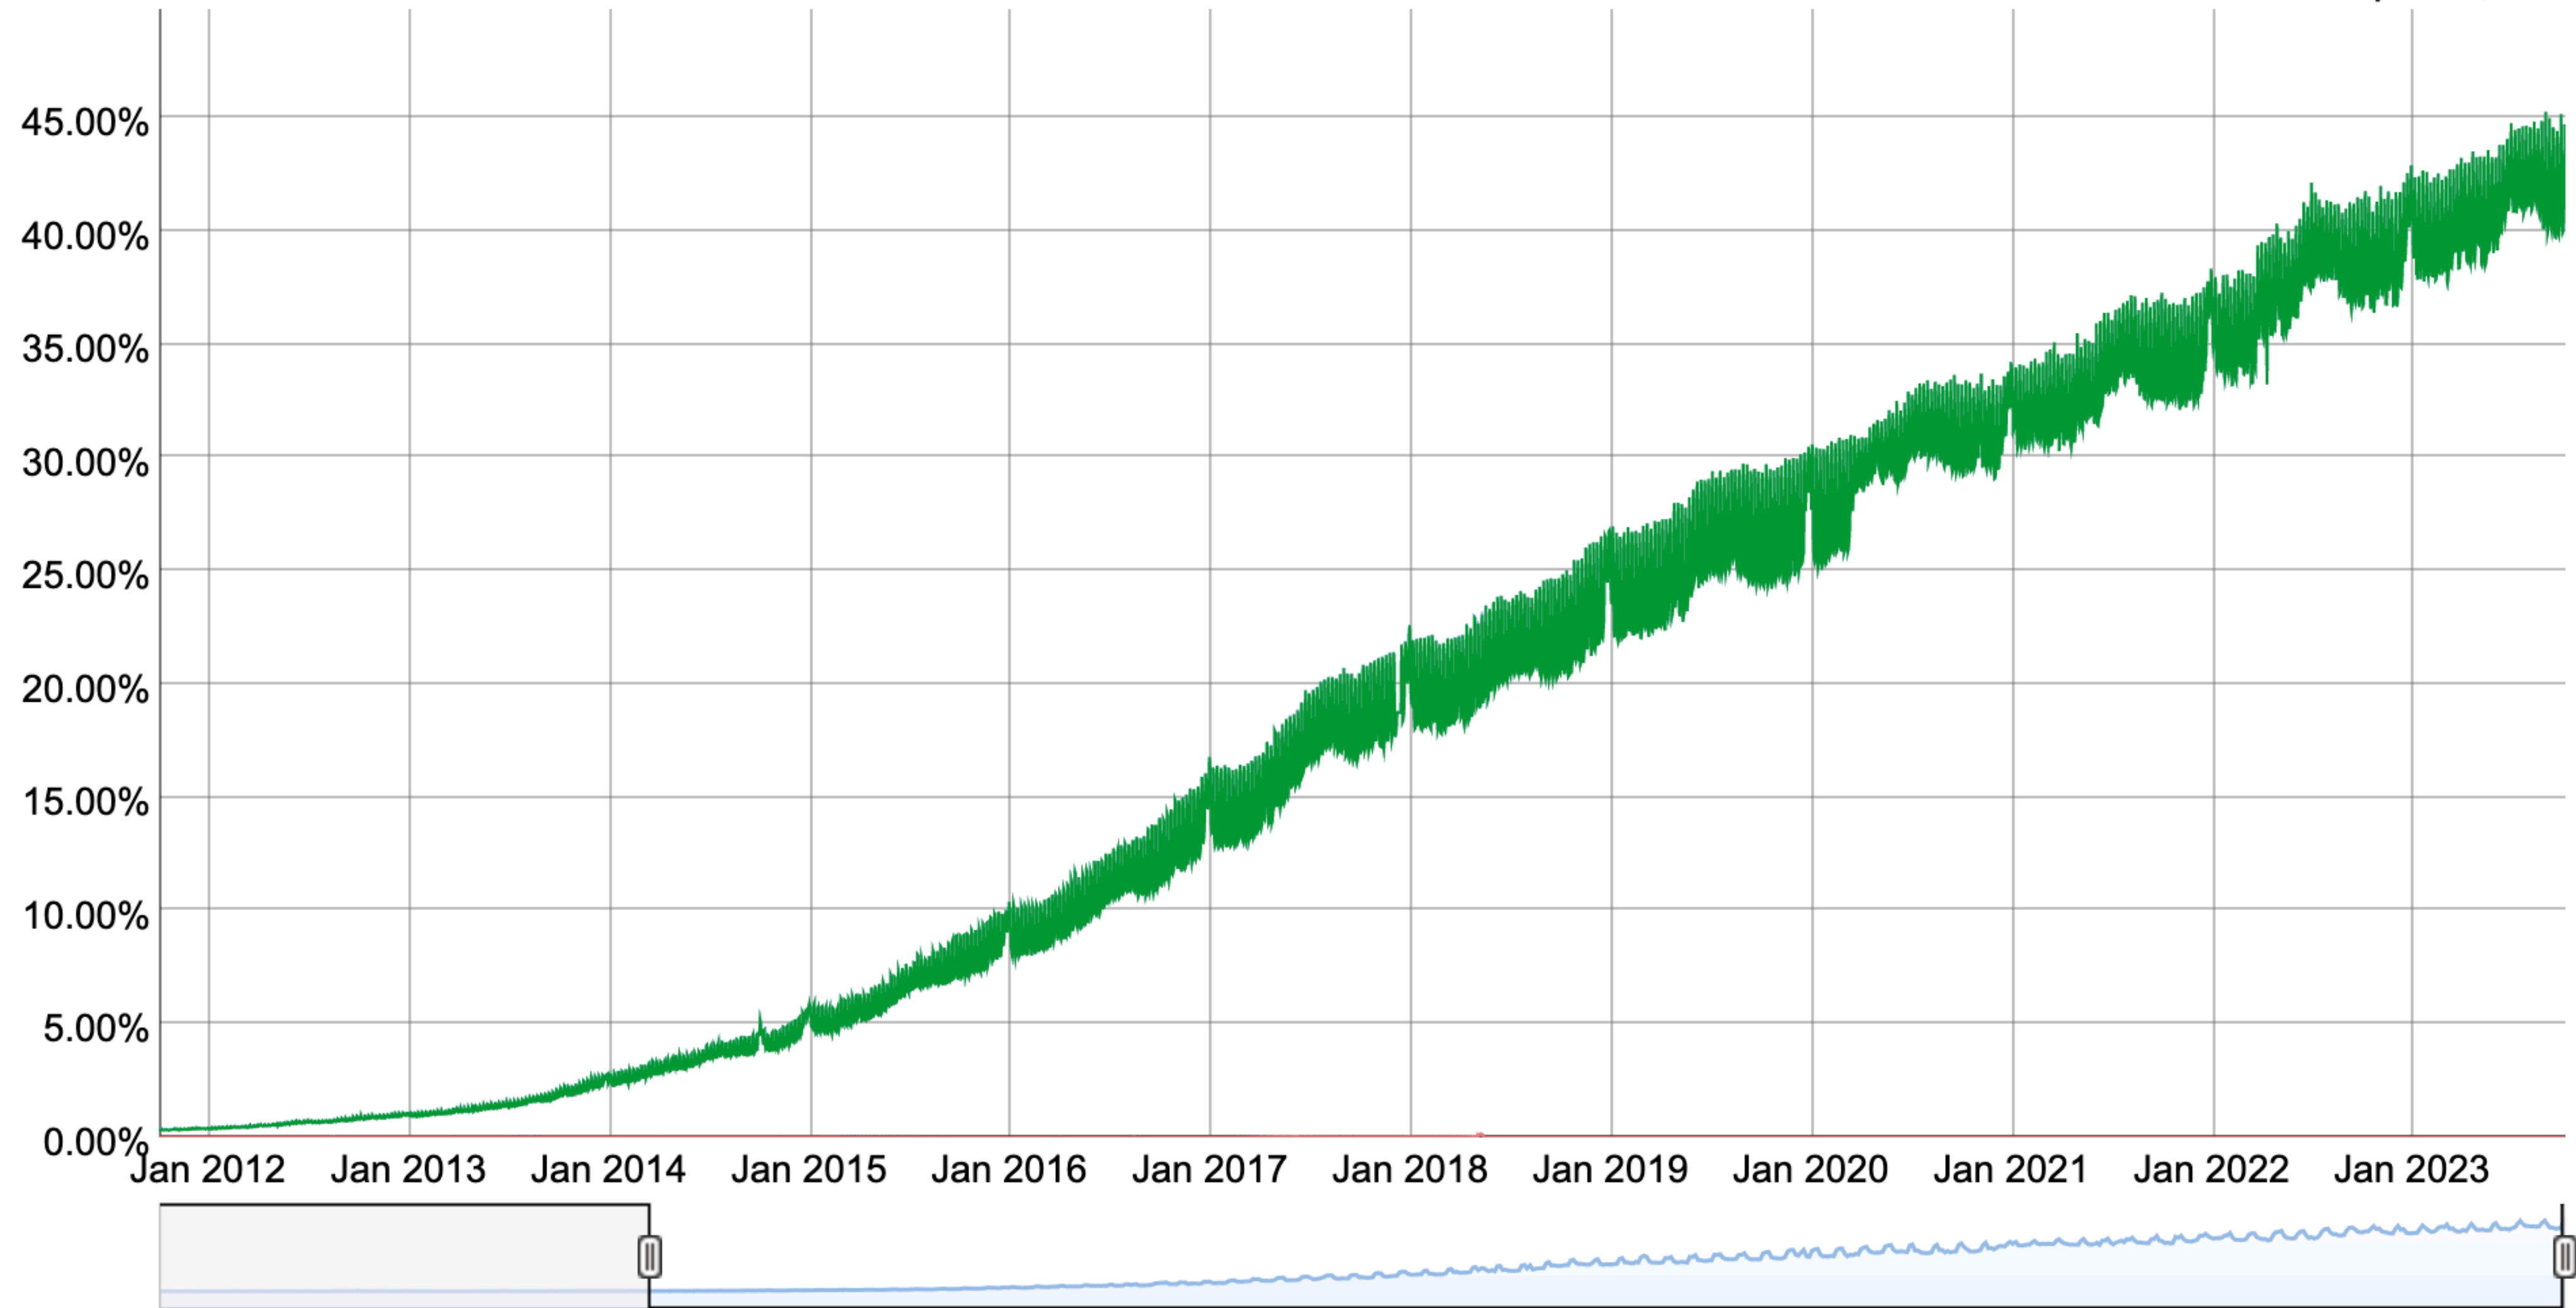

12. ábra:
A magyarországi hálózatok közötti kapcsolatok

IPv6 Adoption

We are continuously measuring the availability of IPv6 connectivity among Google users. The graph shows the percentage of users that access Google over IPv6.

Native: 43.72% **6to4/Teredo: 0.00%** **Total IPv6: 43.72%** | Oct 8, 2023