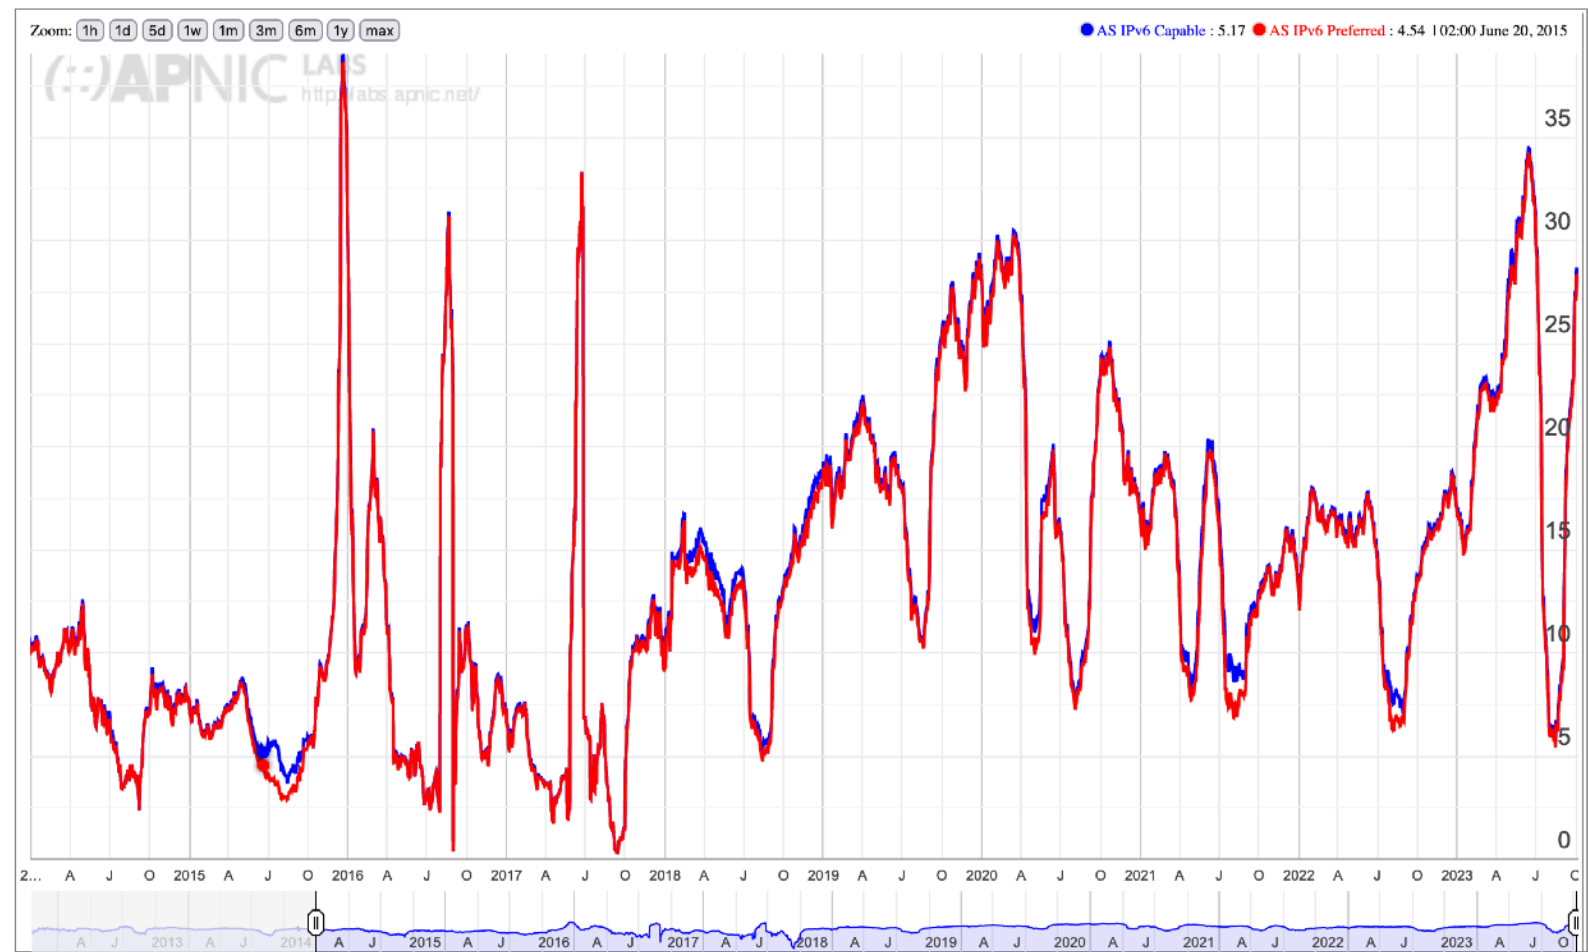

IPv6 Per-Country Deployment for AS1955: HBONE-AS KIFU, Hungary (HU)

IPv6 Adoption

We are continuously measuring the availability of IPv6 connectivity among Google users. The graph shows the percentage of users that access Google over IPv6.